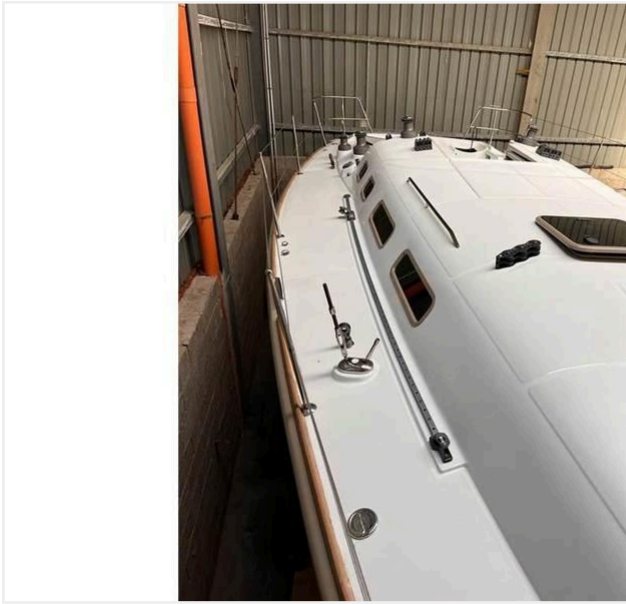

Beneteau FIRST 40.7

€ 79,000.00

ID	A2025-00730
Reference	832226
Dimensions	3.78 x 11.92
Year	2002
Type	Sail
Typology	Sailing cabin cruiser
Visibility	

Reg. year	2002
Reg. expiration	
Construction No.	
Fiscal horses	0.00

DIMENSIONS AND SPEED

Length (m)	11.92	Displacement (Kg)	6,900.00	Cruise speed (nodes)	0.00
Width (m)	3.78	Draft (m)	-	Max speed (nodes)	-
Overall length (m)	-	Ballast (Kg)	-	Tonnage (Tons)	-

MATERIALS OF CONSTRUCTION

FUEL AND ENGINES

Tanks	1.00	Capacity (Lt)	130.00	Material	-
Engines	-	Power	40 HP	Fuel	-
Motion hours	-	Revision	-		
Brand	Volvo Penta	Model	D2		
Helix	-	Transmission	-		
Trans. notes	-				

PRICE

Importo	€ 79,000.00
----------------	-------------