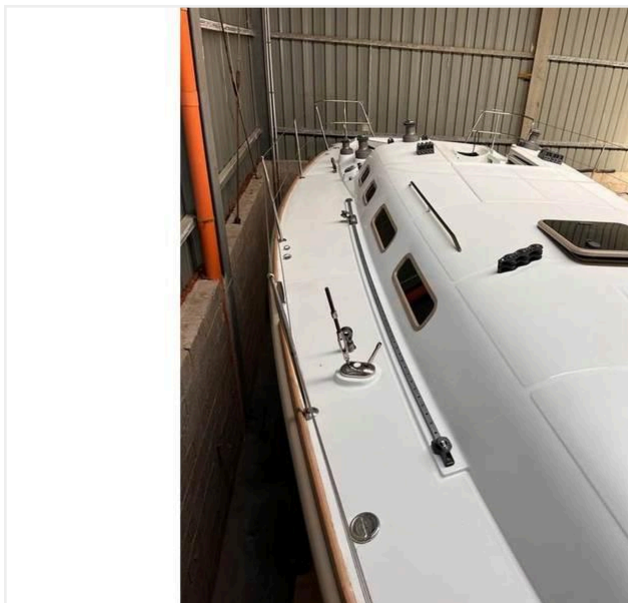

Beneteau FIRST 40.7

€ 79,000.00

ID	A2025-00730
Reference	832226
Dimensions	3.78 x 11.92
Year	2002
Type	Sail
Typology	Sailing cabin cruiser
Visibility	

Reg. year	2002
Reg. expiration	
Construction No.	
Fiscal horses	0.00

DIMENSIONS AND SPEED

Length (m)	11.92	Displacement (Kg)	6,900.00	Cruise speed (nodes)	0.00
Width (m)	3.78	Draft (m)	-	Max speed (nodes)	-
Overall length (m)	-	Ballast (Kg)	-	Tonnage (Tons)	-

MATERIALS OF CONSTRUCTION

FUEL AND ENGINES

Tanks	1.00	Capacity (Lt)	130.00	Material	-
Engines	-	Power	40 HP	Fuel	-
Motion hours	-	Revision	-		
Brand	Volvo Penta	Model	D2		
Helix	-	Transmission	-		
Trans. notes	-				

PRICE

Importo	€ 79,000.00
----------------	-------------