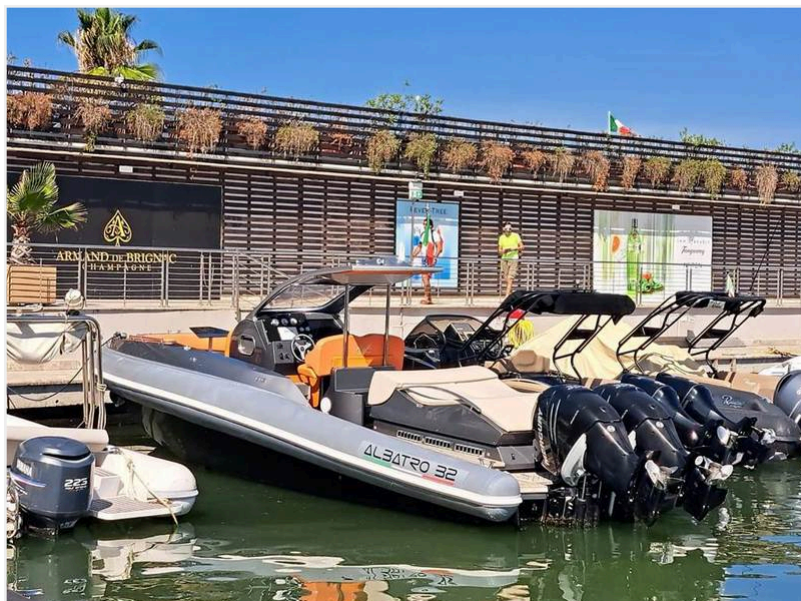

# Albatro International 32 Open FB

€ 120,000.00

ID	A2025-00685
Reference	788726
Dimensions	3.60 x 9.90
Year	2017
Type	Motor
Typology	Open
Visibility	
Reg. year	2017
Reg. expiration	
Construction No.	
Fiscal horses	0.00