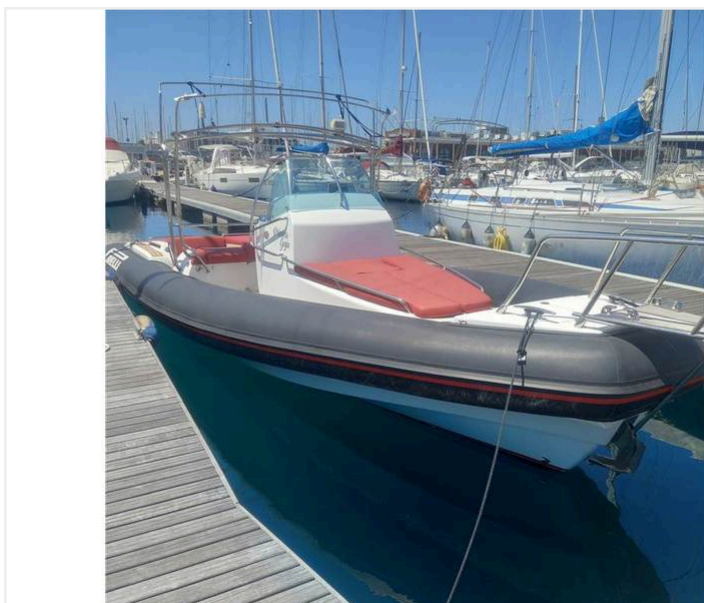

Pirelli Pzero P1000 Cabin

€ 79,000.00

ID	A2025-00655
Reference	720581
Dimensions	3.54 x 10.00
Year	2008
Type	Motor
Typology	Inflatables
Visibility	

Reg. year	2008
Reg. expiration	
Construction No.	
Fiscal horses	0.00

DIMENSIONS AND SPEED

Length (m)	10.00	Displacement (Kg)	3,700.00	Cruise speed (nodes)	30.00
Width (m)	3.54	Draft (m)	-	Max speed (nodes)	45.00
Overall length (m)	-	Ballast (Kg)	-	Tonnage (Tons)	-

MATERIALS OF CONSTRUCTION

FUEL AND ENGINES

Tanks	1.00	Capacity (Lt)	660.00	Material	-
Engines	-	Power	325 HP	Fuel	-
Motion hours	-	Revision	-		
Brand	MerCruiser	Model	6.2 MX MPI BRAVO I		
Helix	-	Transmission	-		
Trans. notes	-				