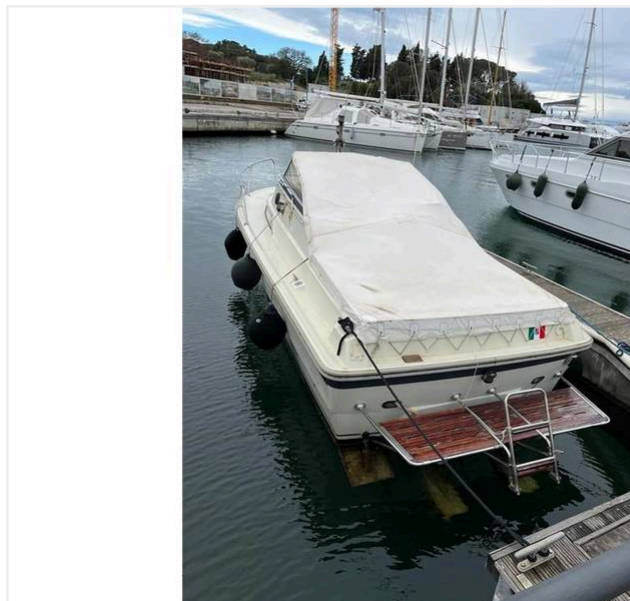

Fjord WEEKENDER 24

€ 8,500.00

ID	A2025-00615
Reference	778566
Dimensions	2.88 x 7.13
Year	1977
Type	Motor
Typology	Fast commuter
Visibility	

Reg. year	-1
Reg. expiration	
Construction No.	
Fiscal horses	0.00

DIMENSIONS AND SPEED

Length (m)	7.13	Displacement (Kg)	-	Cruise speed (nodes)	0.00
Width (m)	2.88	Draft (m)	-	Max speed (nodes)	-
Overall length (m)	-	Ballast (Kg)	-	Tonnage (Tons)	-

MATERIALS OF CONSTRUCTION