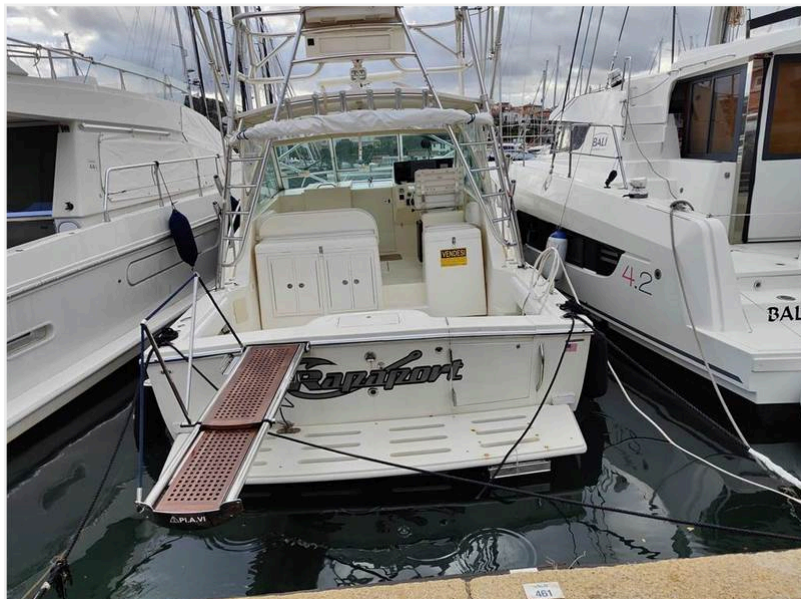

Carolina Classic 32 CLASSIC EXPRESS

€ 150,000.00

ID	A2025-00789
Reference	816776
Dimensions	3.96 x 9.75
Year	2012
Type	Motor
Typology	Fisherman
Visibility	
Reg. year	2012
Reg. expiration	
Construction No.	
Fiscal horses	0.00

DIMENSIONS AND SPEED

Length (m)	9.75	Displacement (Kg)	-	Cruise speed (nodes)	27.00
Width (m)	3.96	Draft (m)	-	Max speed (nodes)	34.00
Overall length (m)	10.50	Ballast (Kg)	-	Tonnage (Tons)	-

MATERIALS OF CONSTRUCTION